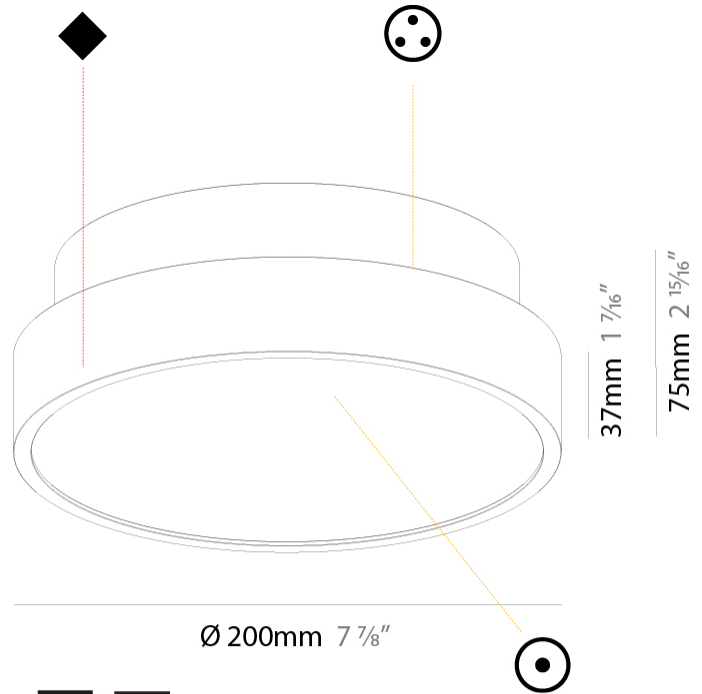

GENERAL

Series: Sign Diva
Subseries: Sign Diva
Partner: Prolicht
Division: Architectural
Installation: Surface
Product Type: Ceiling Surface
Mounting Location: Ceiling
Light Distribution: Direct / Indirect

PHYSICAL

Shape: Round
Diameter (mm): 200
Diameter (in): 7 7/8
Height (mm): 75
Height (in): 2 15/16
Weight (kg): 1.12
Weight (lbs): 2.469

Diffuser: Direct - PMMA - Opal/Micro-Prism/Sparkling Secret/Vintage Industrial with Shine Ring / Indirect - White/Yellow/Orange/Red/Blue/Green

Fixture Finish: SSR / BKV / CWI / CRY / HAB / UFT / ITA / RUA / FTG / MYG / LOD / PUS / FRO / FUP / KIA / POP / BLS / SPG / MEY / GOH / CHC / COM / ABZ / JAG / OBR / MOS / ROR

Fixture Material: PMMA / Extruded Aluminum / Steel

ELECTRICAL

Lamp Type: LED (Zhaga Standard)
Input Wattage (W): 12.1
Total Output Wattage (W): 11
Dimming: Tri-Mode (Non-Dimming and Phase Dimming (120Vac only) and 0-10V Dimming)
Driver Included: Yes
Driver Location: Integrated
Driver Type: Constant Current - Universal
Driver Class: Class 2
Input Voltage (V): 120 - 277
Constant Current (MA): 350

LED

Color Temperature (°K): 3000 / 3500 / 4000
Max. Delivered Lumen (lm): 1100 / 1117 / 1140
CRI: >90 CRI
Lamp Life (hrs): 50000

OPTICAL

RATINGS AND CERTIFICATIONS

Certified By: Certified for North American Standards
IP rating: IP20

PROJECT	
TYPE	
SPECIFIER	
QUANTITY	
DATE